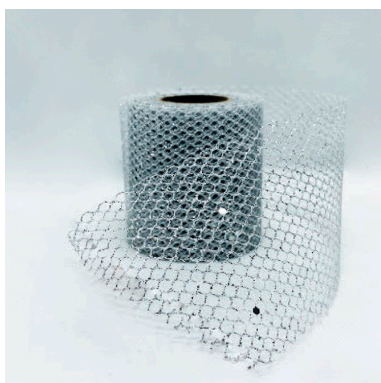

Cinta de polipropileno Plata

COD.32117180P
80 mm | 10 m